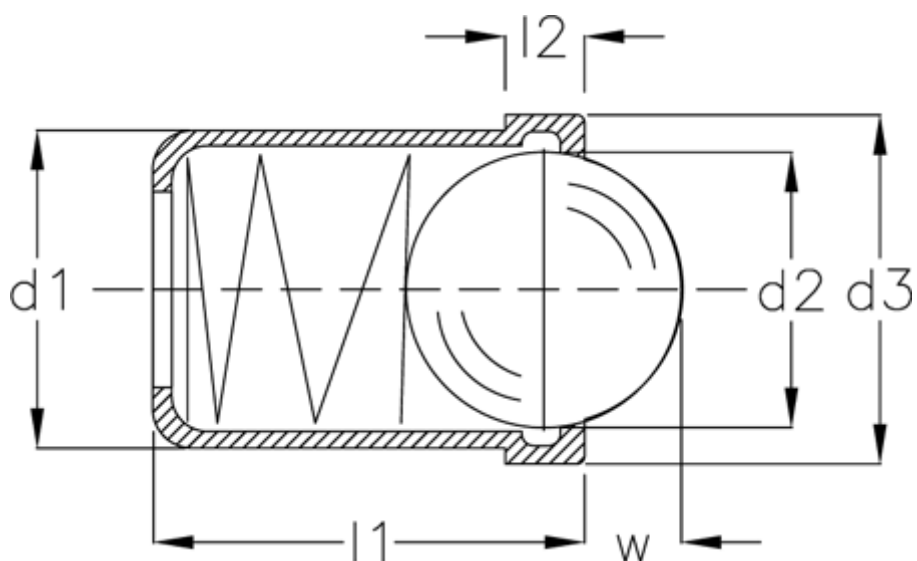

# Data Sheet

Article number: 20883005

Description: E+G  
Spring plunger GN 614-8-KU

## Measures

d1	= 8
d2	= 6.5
d3	= 8.5
l1	= 9.0
l2	= 1.0
Spring pressure N bottom	= 18.0
Spring pressure N top	= 8.0
W	= 1.9